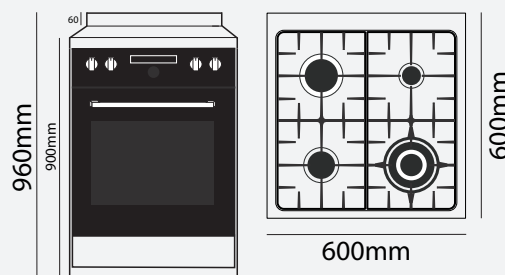

Your reliable answer.
Life is busy and time
in demand.

Stove

600MM FREESTANDING GLASS GAS

FS600GG

- 16 Functions
- Gas Cooktop
- Electric Oven
- Glass Front
- Oven Capacity 76L
- Digital Timer
- Knob Controls
- Triple Glazed Door
- Catalytic Self Cleaning Panels
- 600w x 600d x 900h mm
- 7 Year Warranty

This impressive new total glass front gas cooktop combination oven, provides a sense of sophistication and stylish appearance for your home. Offering 16 functions, a large 76 litre usable oven capacity and triple glazed glass.